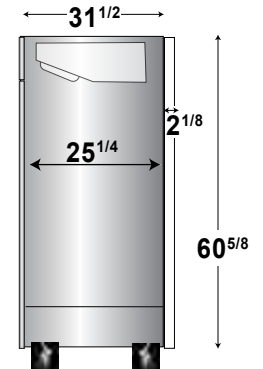

SPECIFICATIONS

Model	Doors	Cu. Ft	Shelves	Exterior Dimensions (WxDxH)	Castors	Weight (lbs.)	HP	Voltage	Amps	Refrigerant
MBF8505GR	1	19.1	3	27 × 31 ^{1/2} × 83 ^{1/8}	4 inch	282 lbs	1/7	115/60/1	2.1	R290
MBF8507GR	2	46.77	6	54 ^{3/8} × 31 ^{1/2} × 83 ^{1/8}	4 inch	452 lbs	1/5	115/60/1	3.2	R290
MBF8508GR	3	67.99	9	81 ^{7/8} × 31 ^{1/2} × 83 ^{1/8}	4 inch	615 lbs	1/4	115/60/1	4.2	R290

PLAN VIEW

MBF505GR

MBF507GR

MBF508GR

Side View

Castors

Epoxy Shelves

Door Lock