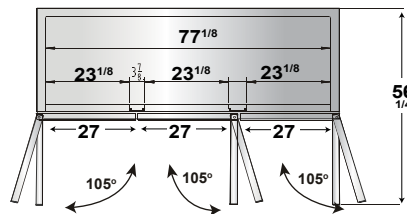

SPECIFICATIONS

Model	Doors	Cu. Ft	Shelves	Exterior Dimensions (WxDxH)	Castors	Weight (lbs.)	HP	Voltage	Amps	Refrigerant
MBF8505GR	1	19.1	3	27 × 31 ^{1/2} × 83 ^{1/8}	4 inch	282 lbs	1/7	115/60/1	2.1	R290
MBF8507GR	2	46.77	6	54 ^{3/8} × 31 ^{1/2} × 83 ^{1/8}	4 inch	452 lbs	1/5	115/60/1	3.2	R290
MBF8508GR	3	67.99	9	81 ^{7/8} × 31 ^{1/2} × 83 ^{1/8}	4 inch	615 lbs	1/4	115/60/1	4.2	R290

PLAN VIEW

MBF505GR

MBF507GR

MBF508GR

Side View

Castors

Epoxy Shelves

Door Lock